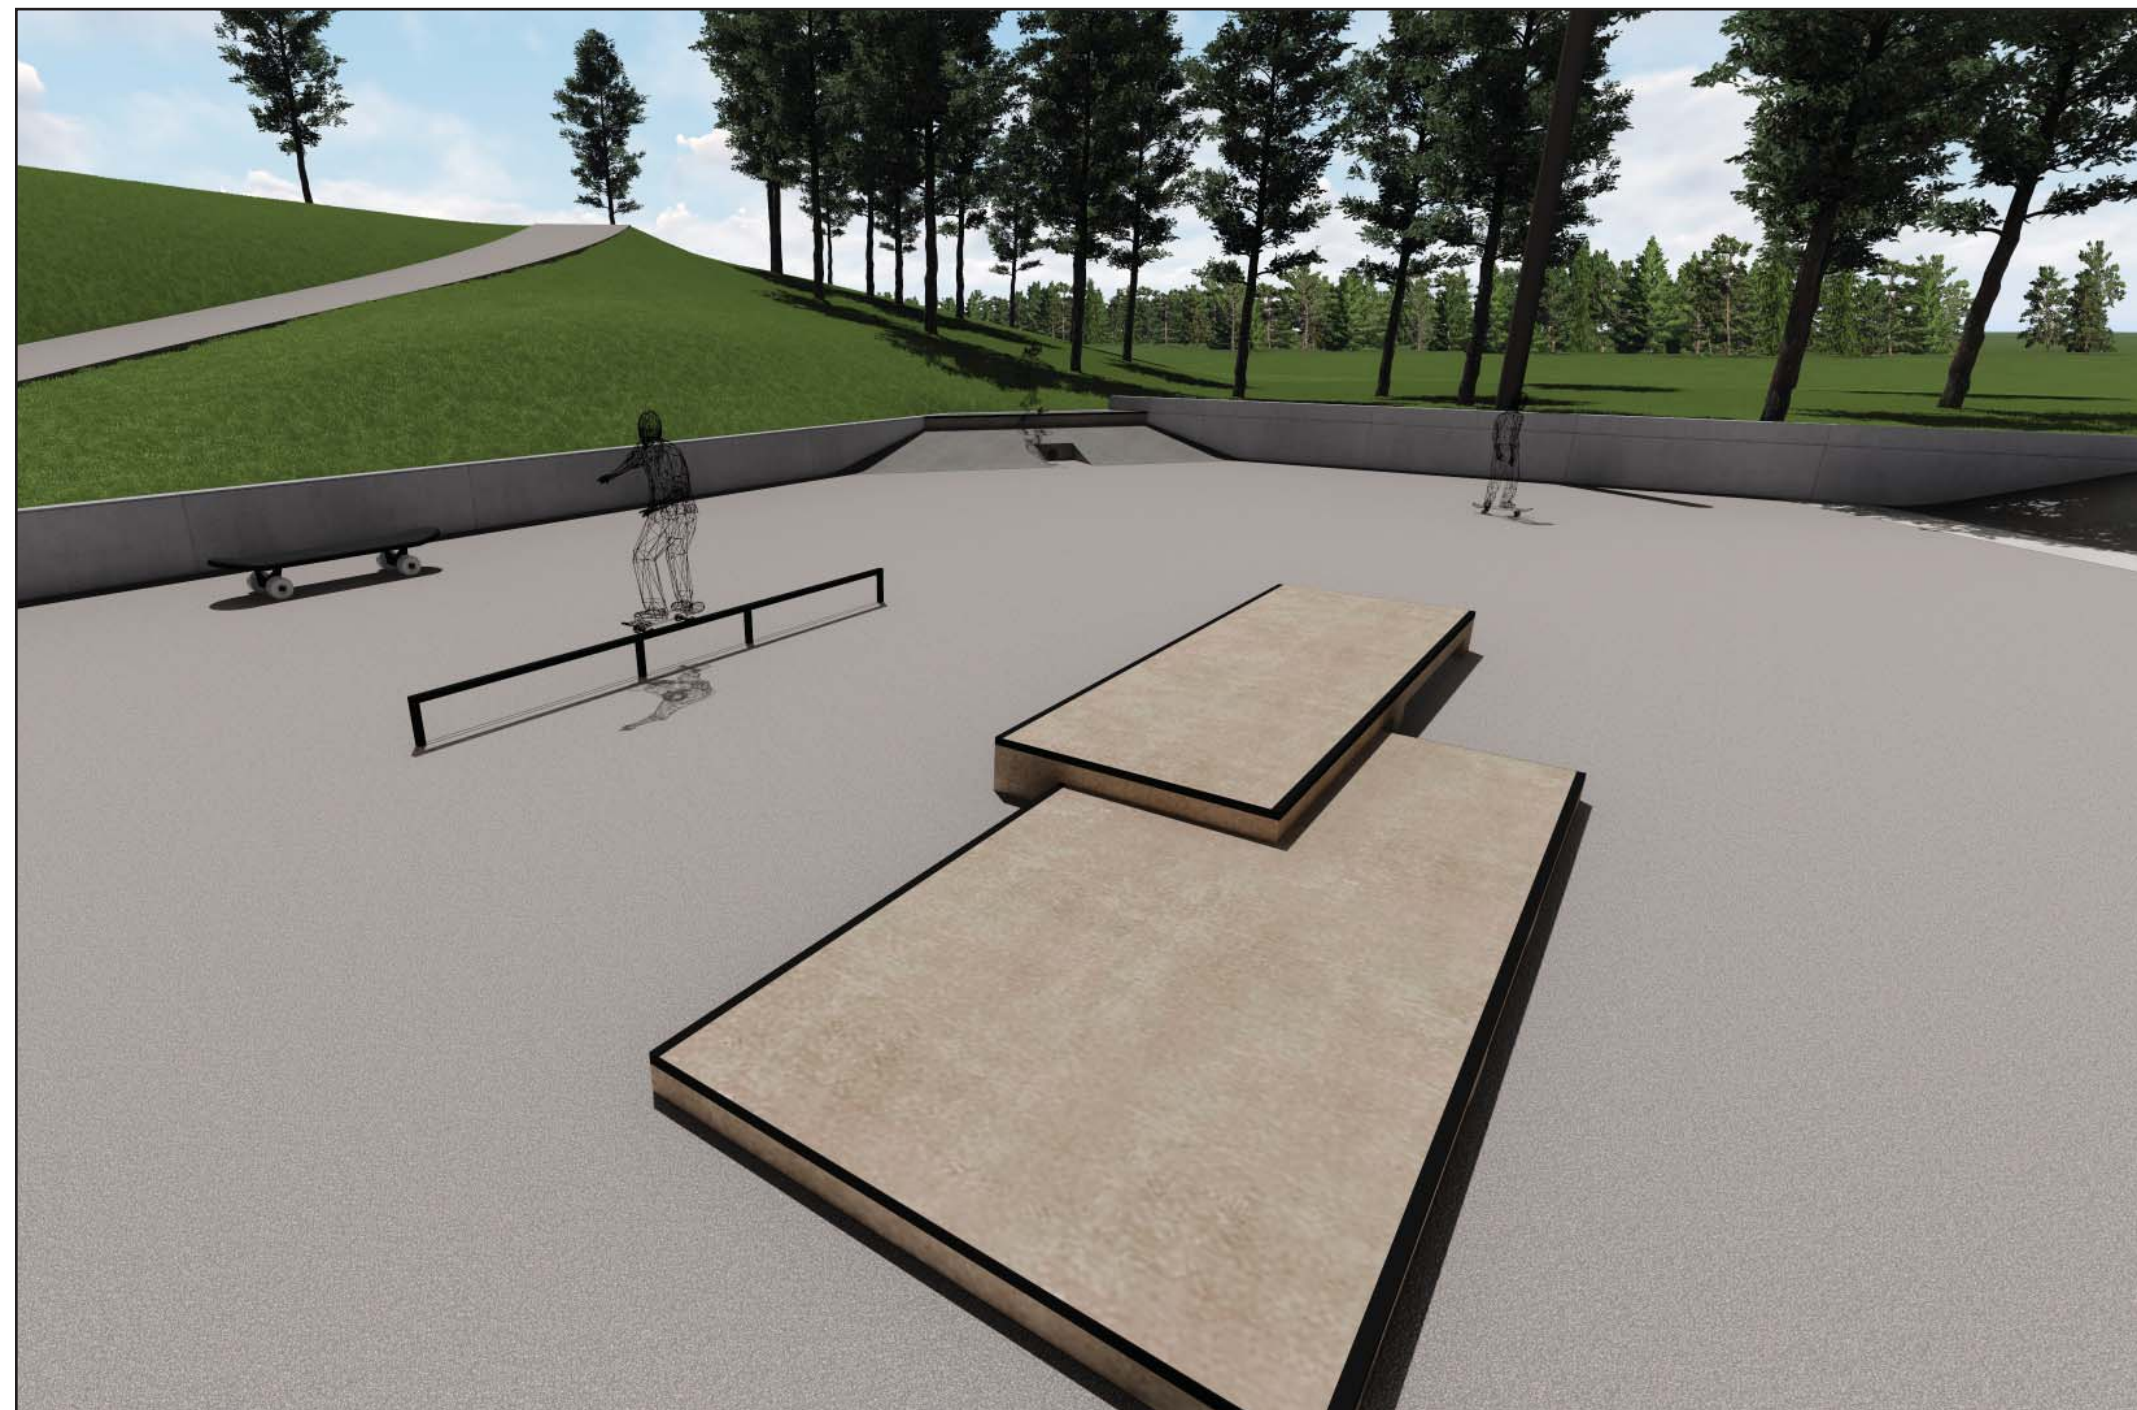

Beaver Valley Skatopark

Concept Model - Overall Views

Montrose, BC
August, 2016
www.newlineskatoparks.com

Beaver Valley Skatopark

Concept Model - Detail Views

Montrose, BC
August, 2016
www.newlineskateparks.com