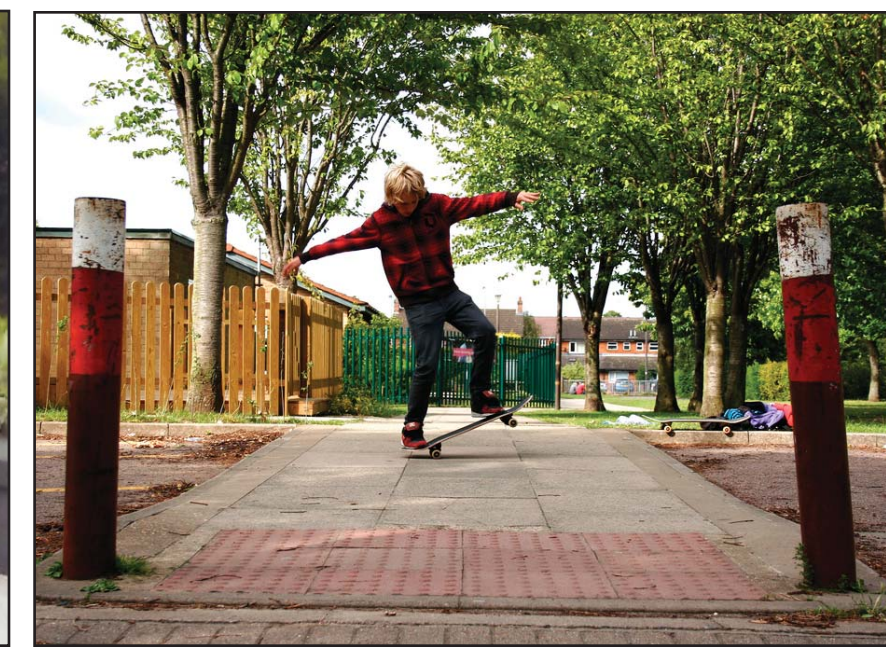

Beaver Valley Skatopark

Concept Model - Overall Views

Montrose, BC
August, 2016
www.newlineskatoparks.com

Beaver Valley Skatopark

Concept Model - Detail Views

Montrose, BC
August, 2016
www.newlineskateparks.com