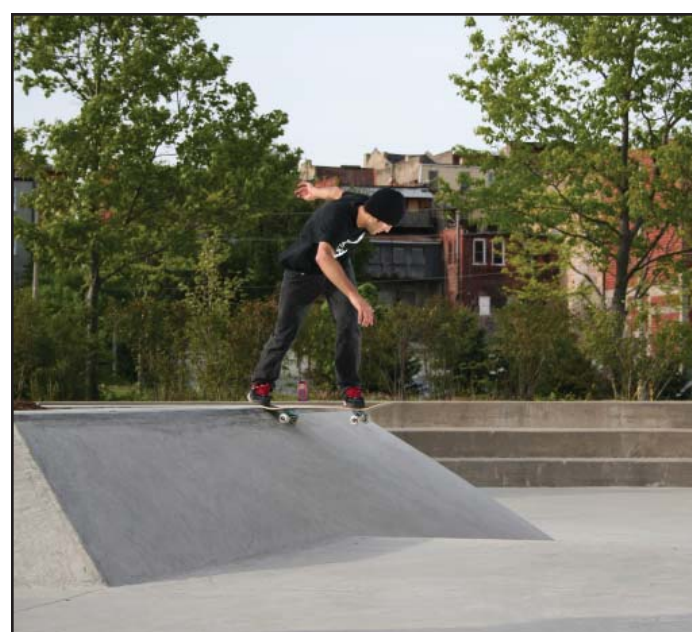

Beaver Valley Skatopark

Concept Model - Overall Views

Montrose, BC
August, 2016
www.newlineskatoparks.com

Beaver Valley Skatopark

Concept Model - Detail Views

Montrose, BC
August, 2016
www.newlineskateparks.com