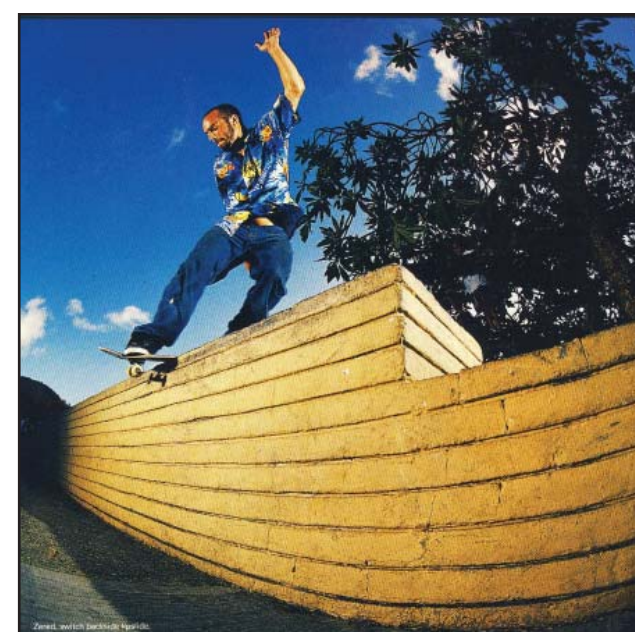

Beaver Valley Skatopark

Concept Model - Overall Views

Montrose, BC
August, 2016
www.newlineskatoparks.com

Beaver Valley Skatopark

Concept Model - Detail Views

Montrose, BC
August, 2016
www.newlineskateparks.com