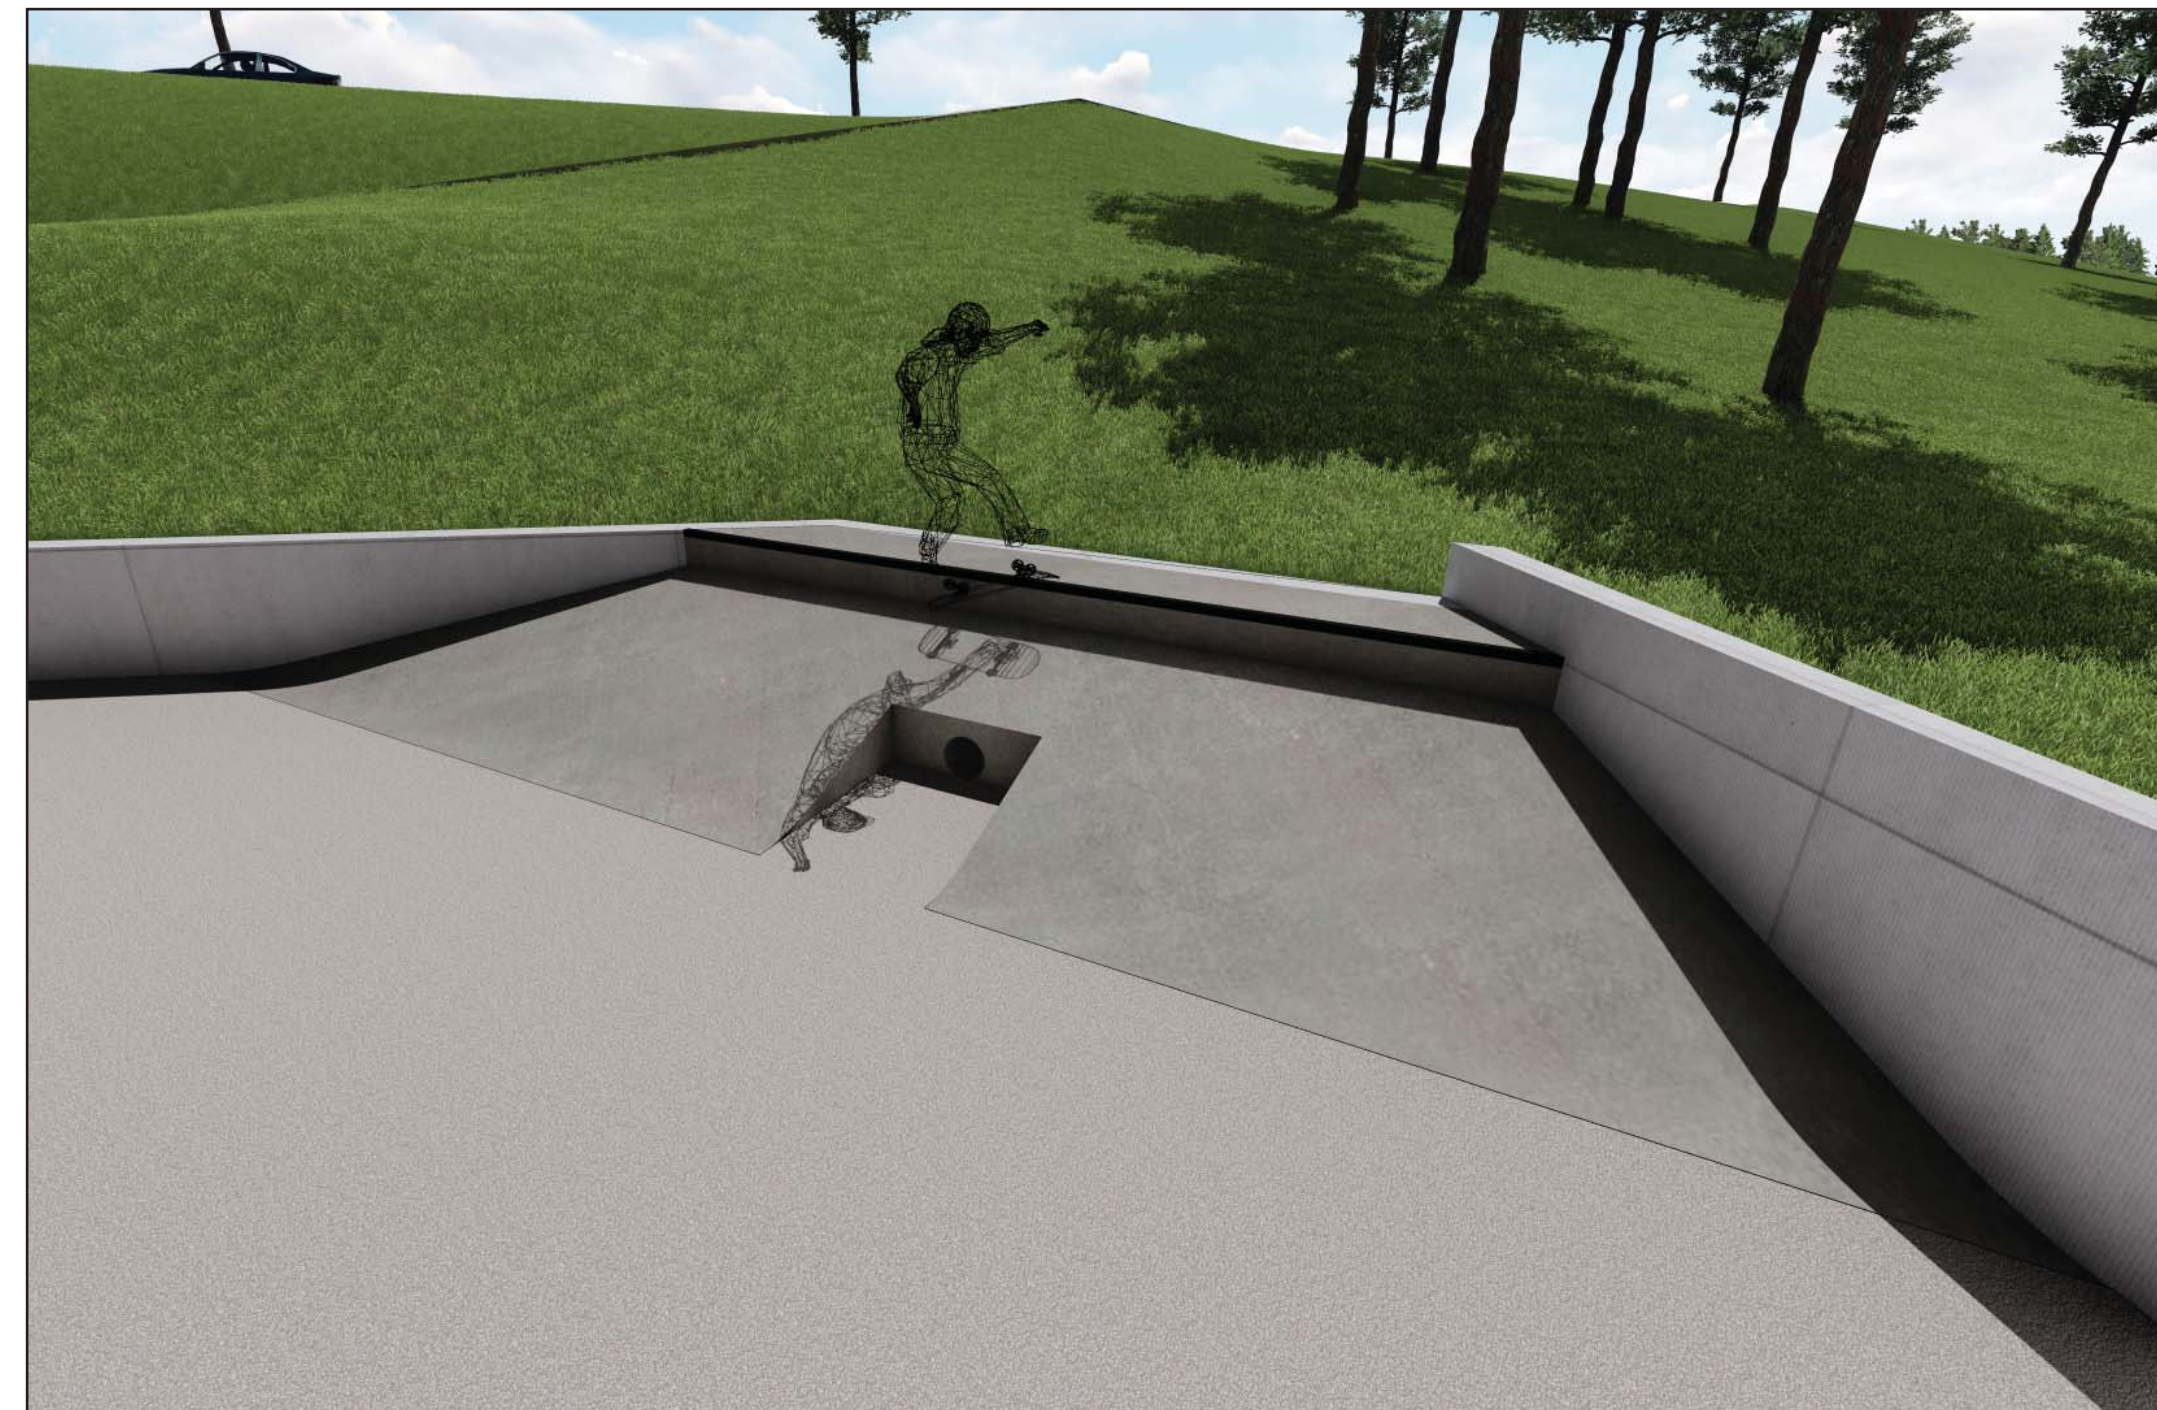

Beaver Valley Skatopark

Concept Model - Overall Views

Montrose, BC
August, 2016
www.newlineskatoparks.com

Beaver Valley Skatopark

Concept Model - Detail Views

Montrose, BC
August, 2016
www.newlineskateparks.com