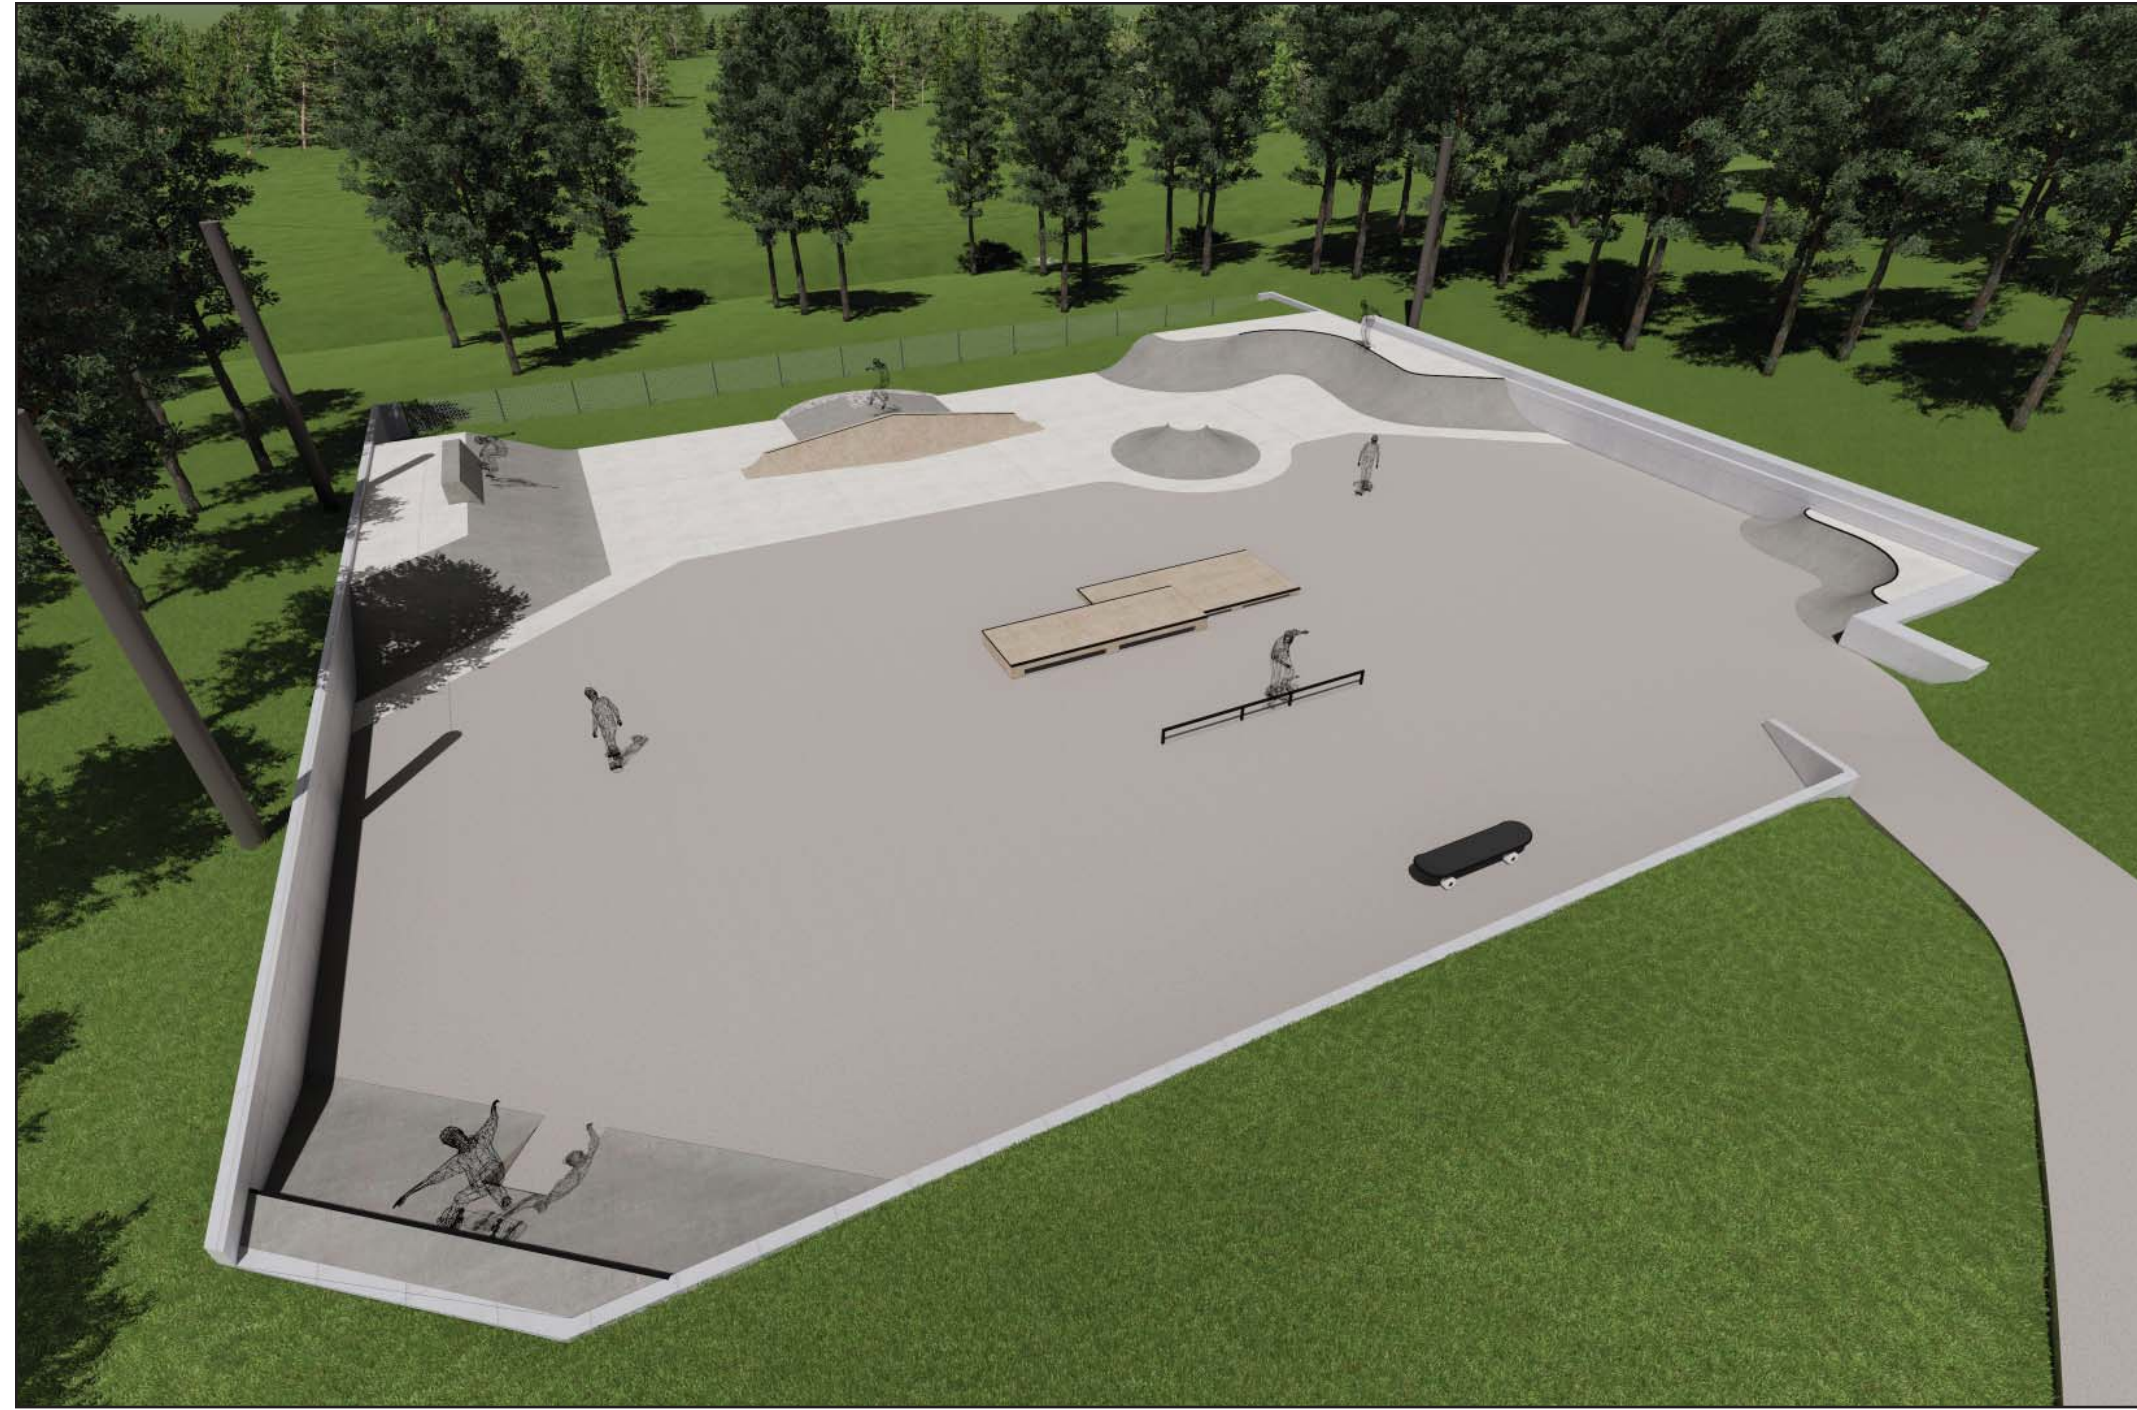

Beaver Valley Skatopark

Concept Model - Overall Views

Montrose, BC
August, 2016
www.newlineskatoparks.com

Beaver Valley Skatopark

Concept Model - Detail Views

Montrose, BC
August, 2016
www.newlineskateparks.com