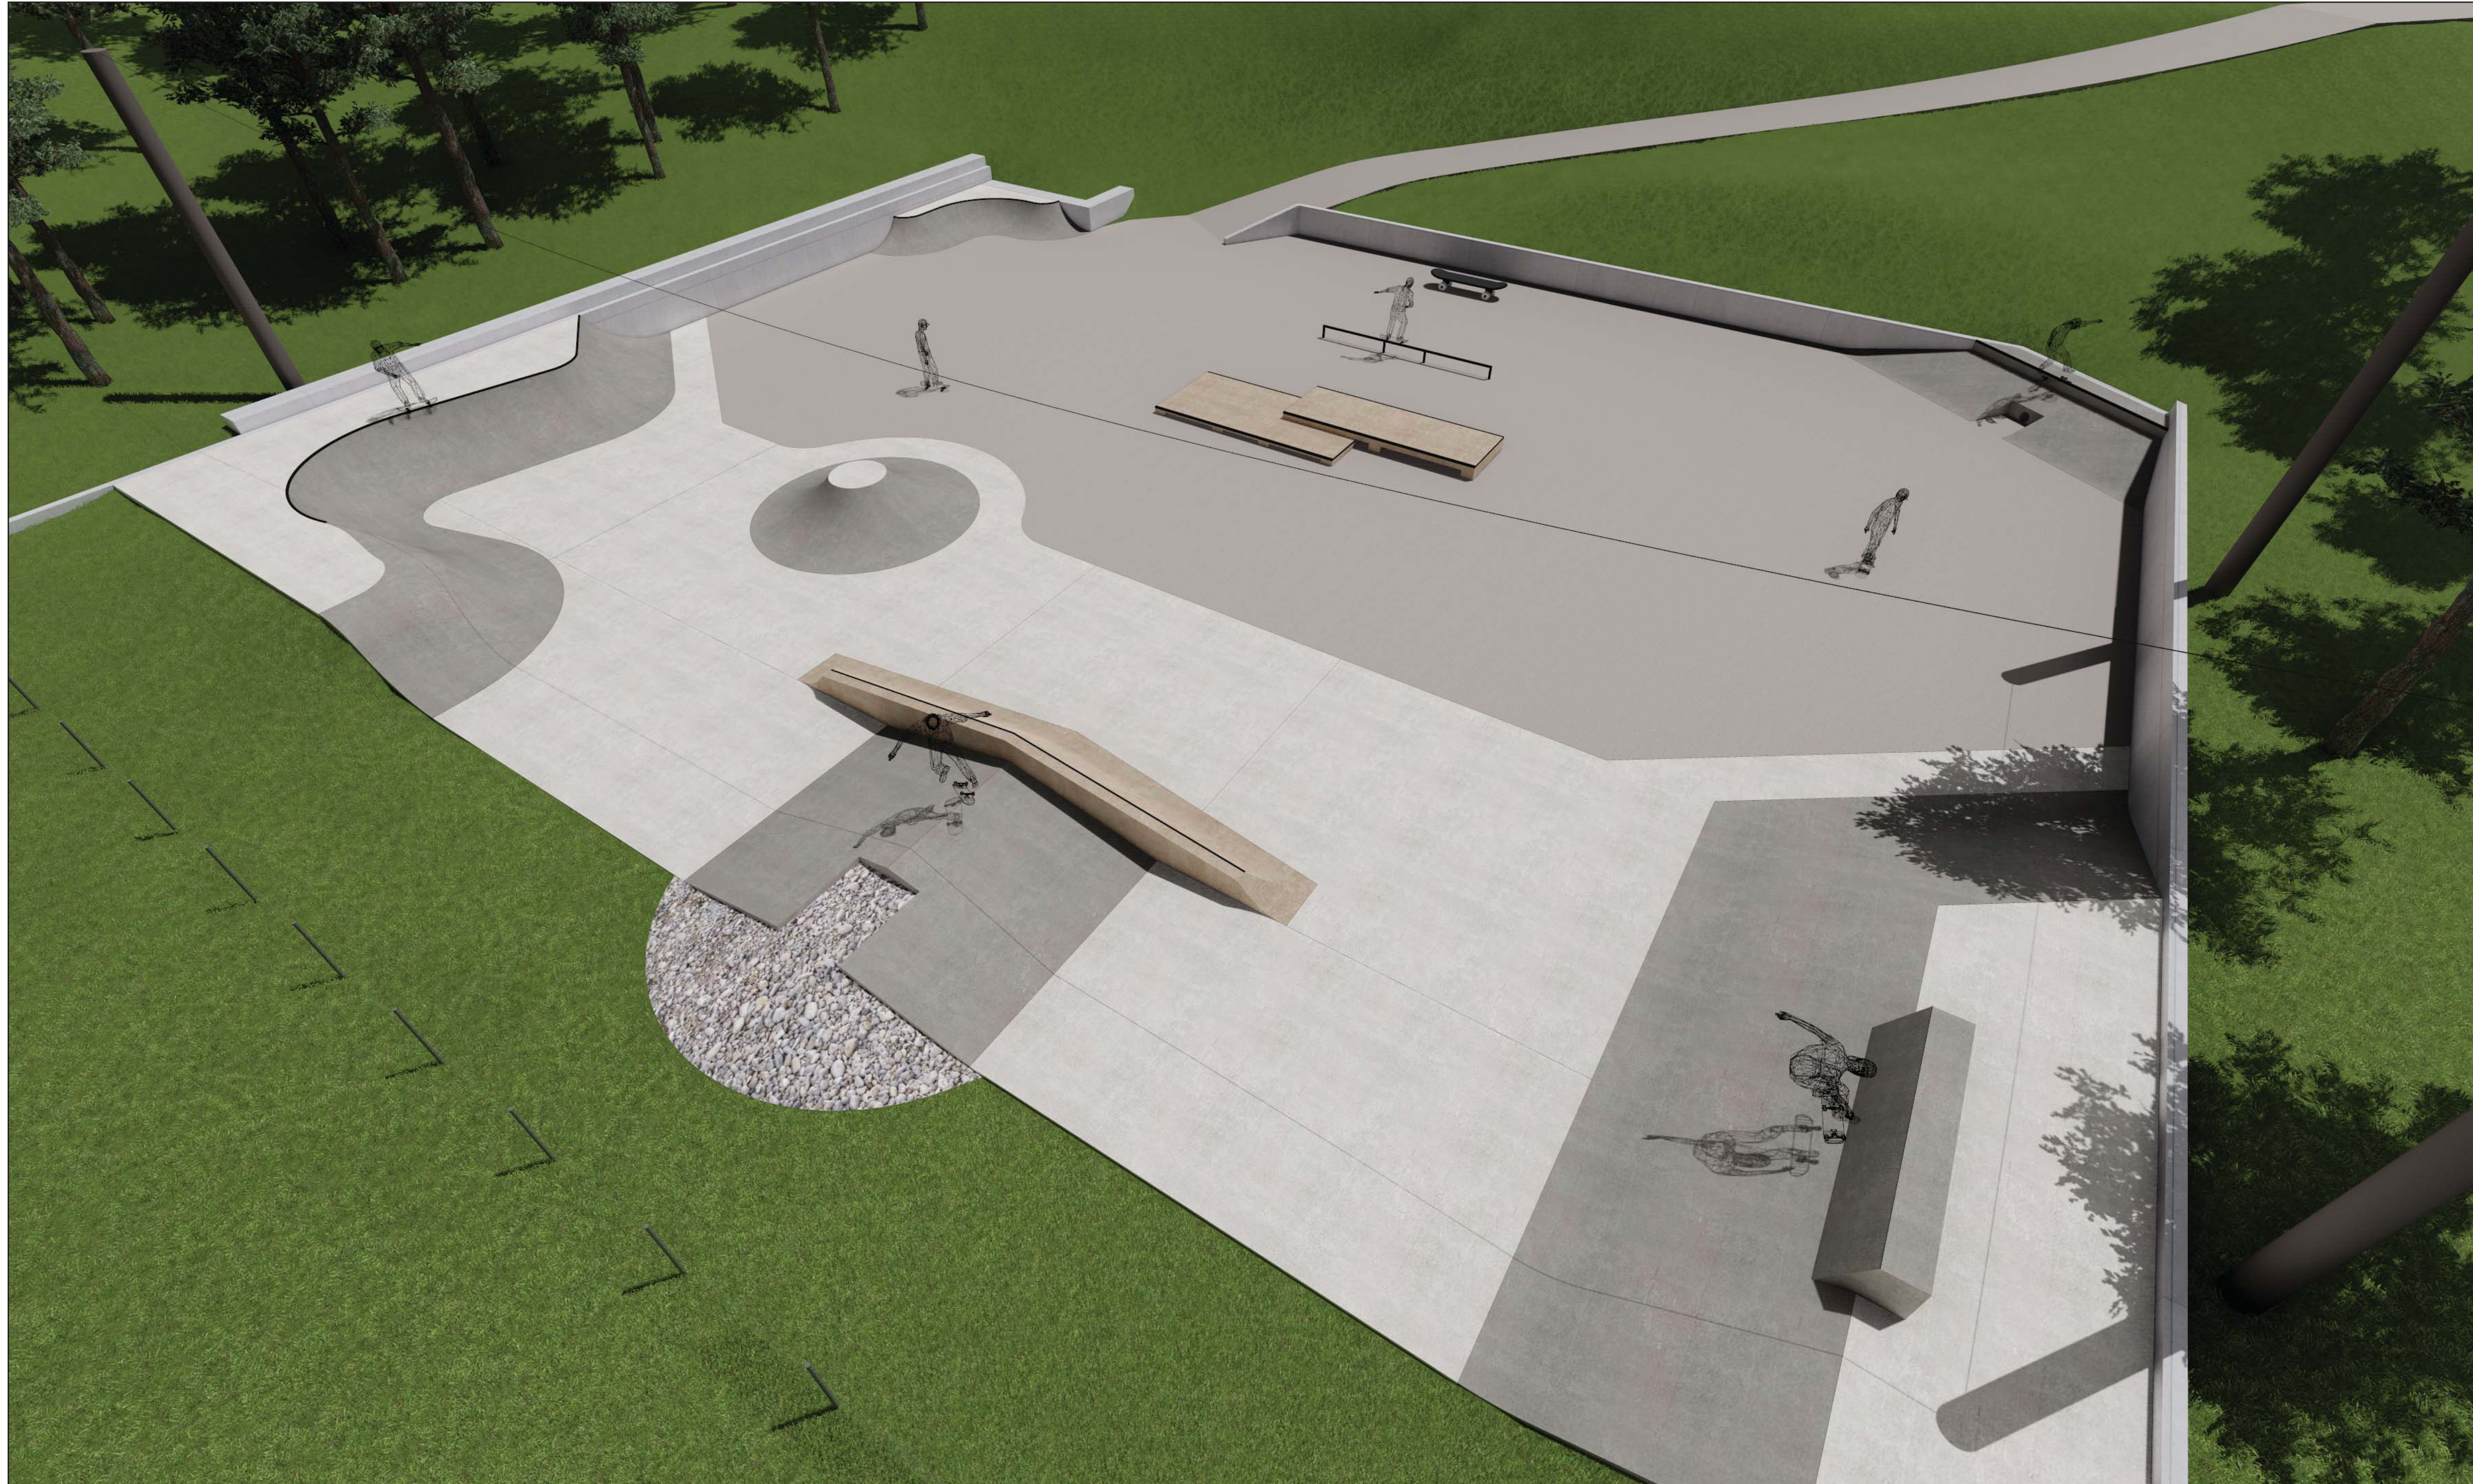

Beaver Valley Skatopark

Concept Model - Overall Views

Montrose, BC
August, 2016
www.newlineskatoparks.com

Beaver Valley Skatopark

Concept Model - Detail Views

Montrose, BC
August, 2016
www.newlineskateparks.com