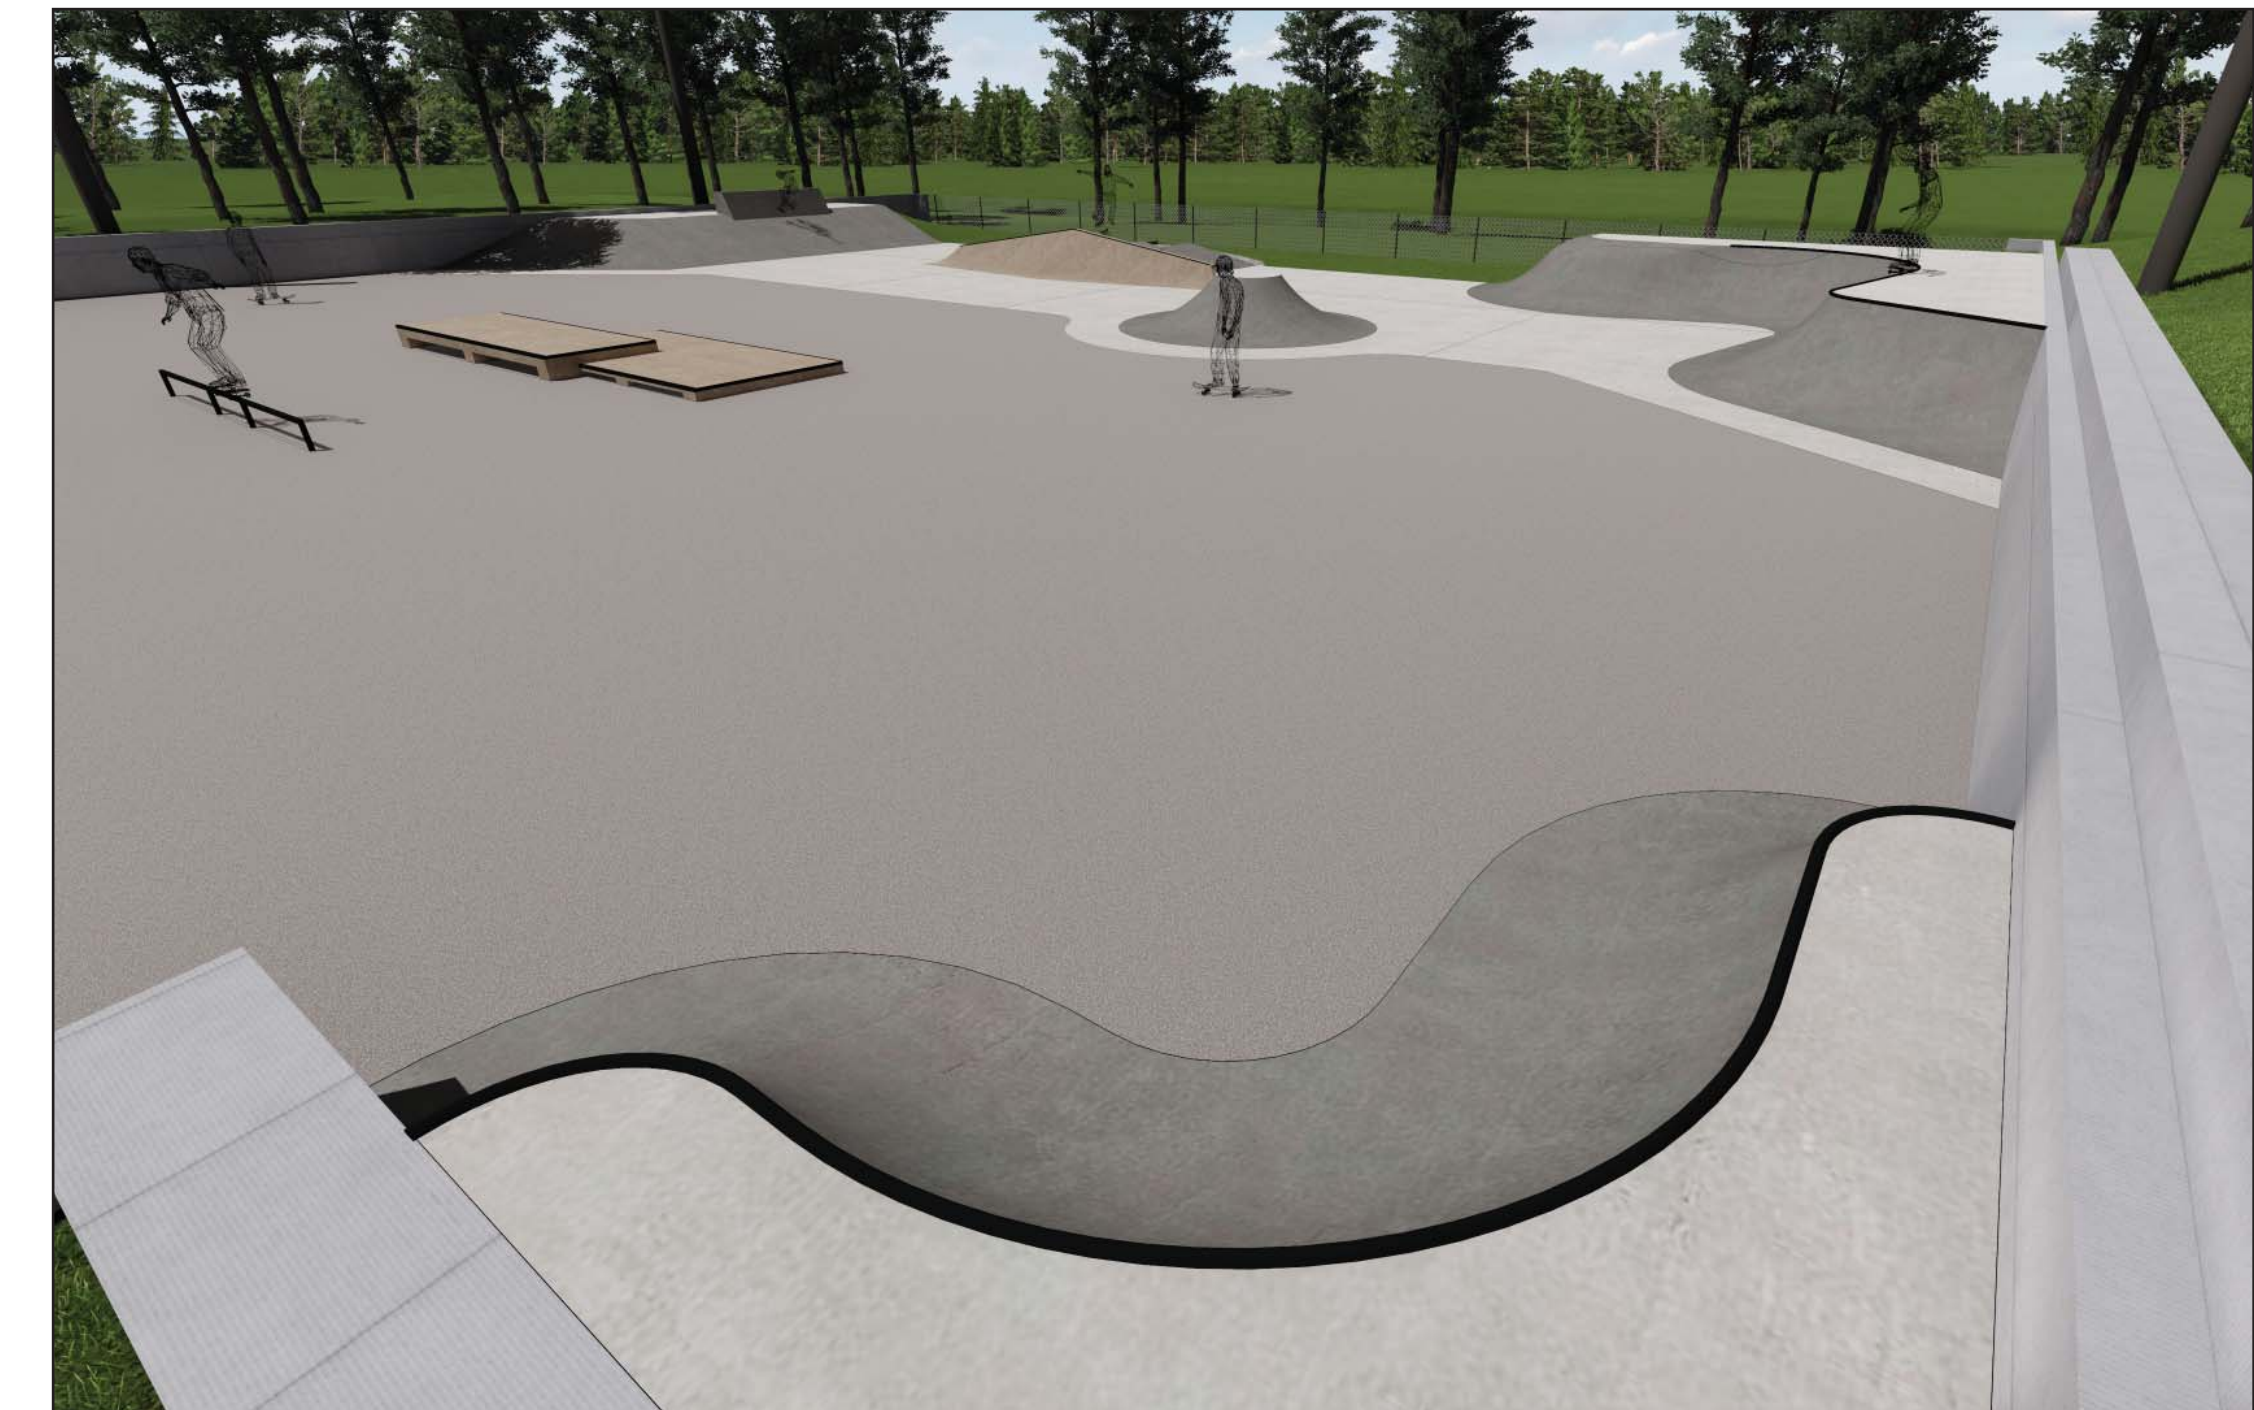

Beaver Valley Skatopark

Concept Model - Overall Views

Montrose, BC
August, 2016
www.newlineskatoparks.com

Beaver Valley Skatopark

Concept Model - Detail Views

Montrose, BC
August, 2016
www.newlineskateparks.com