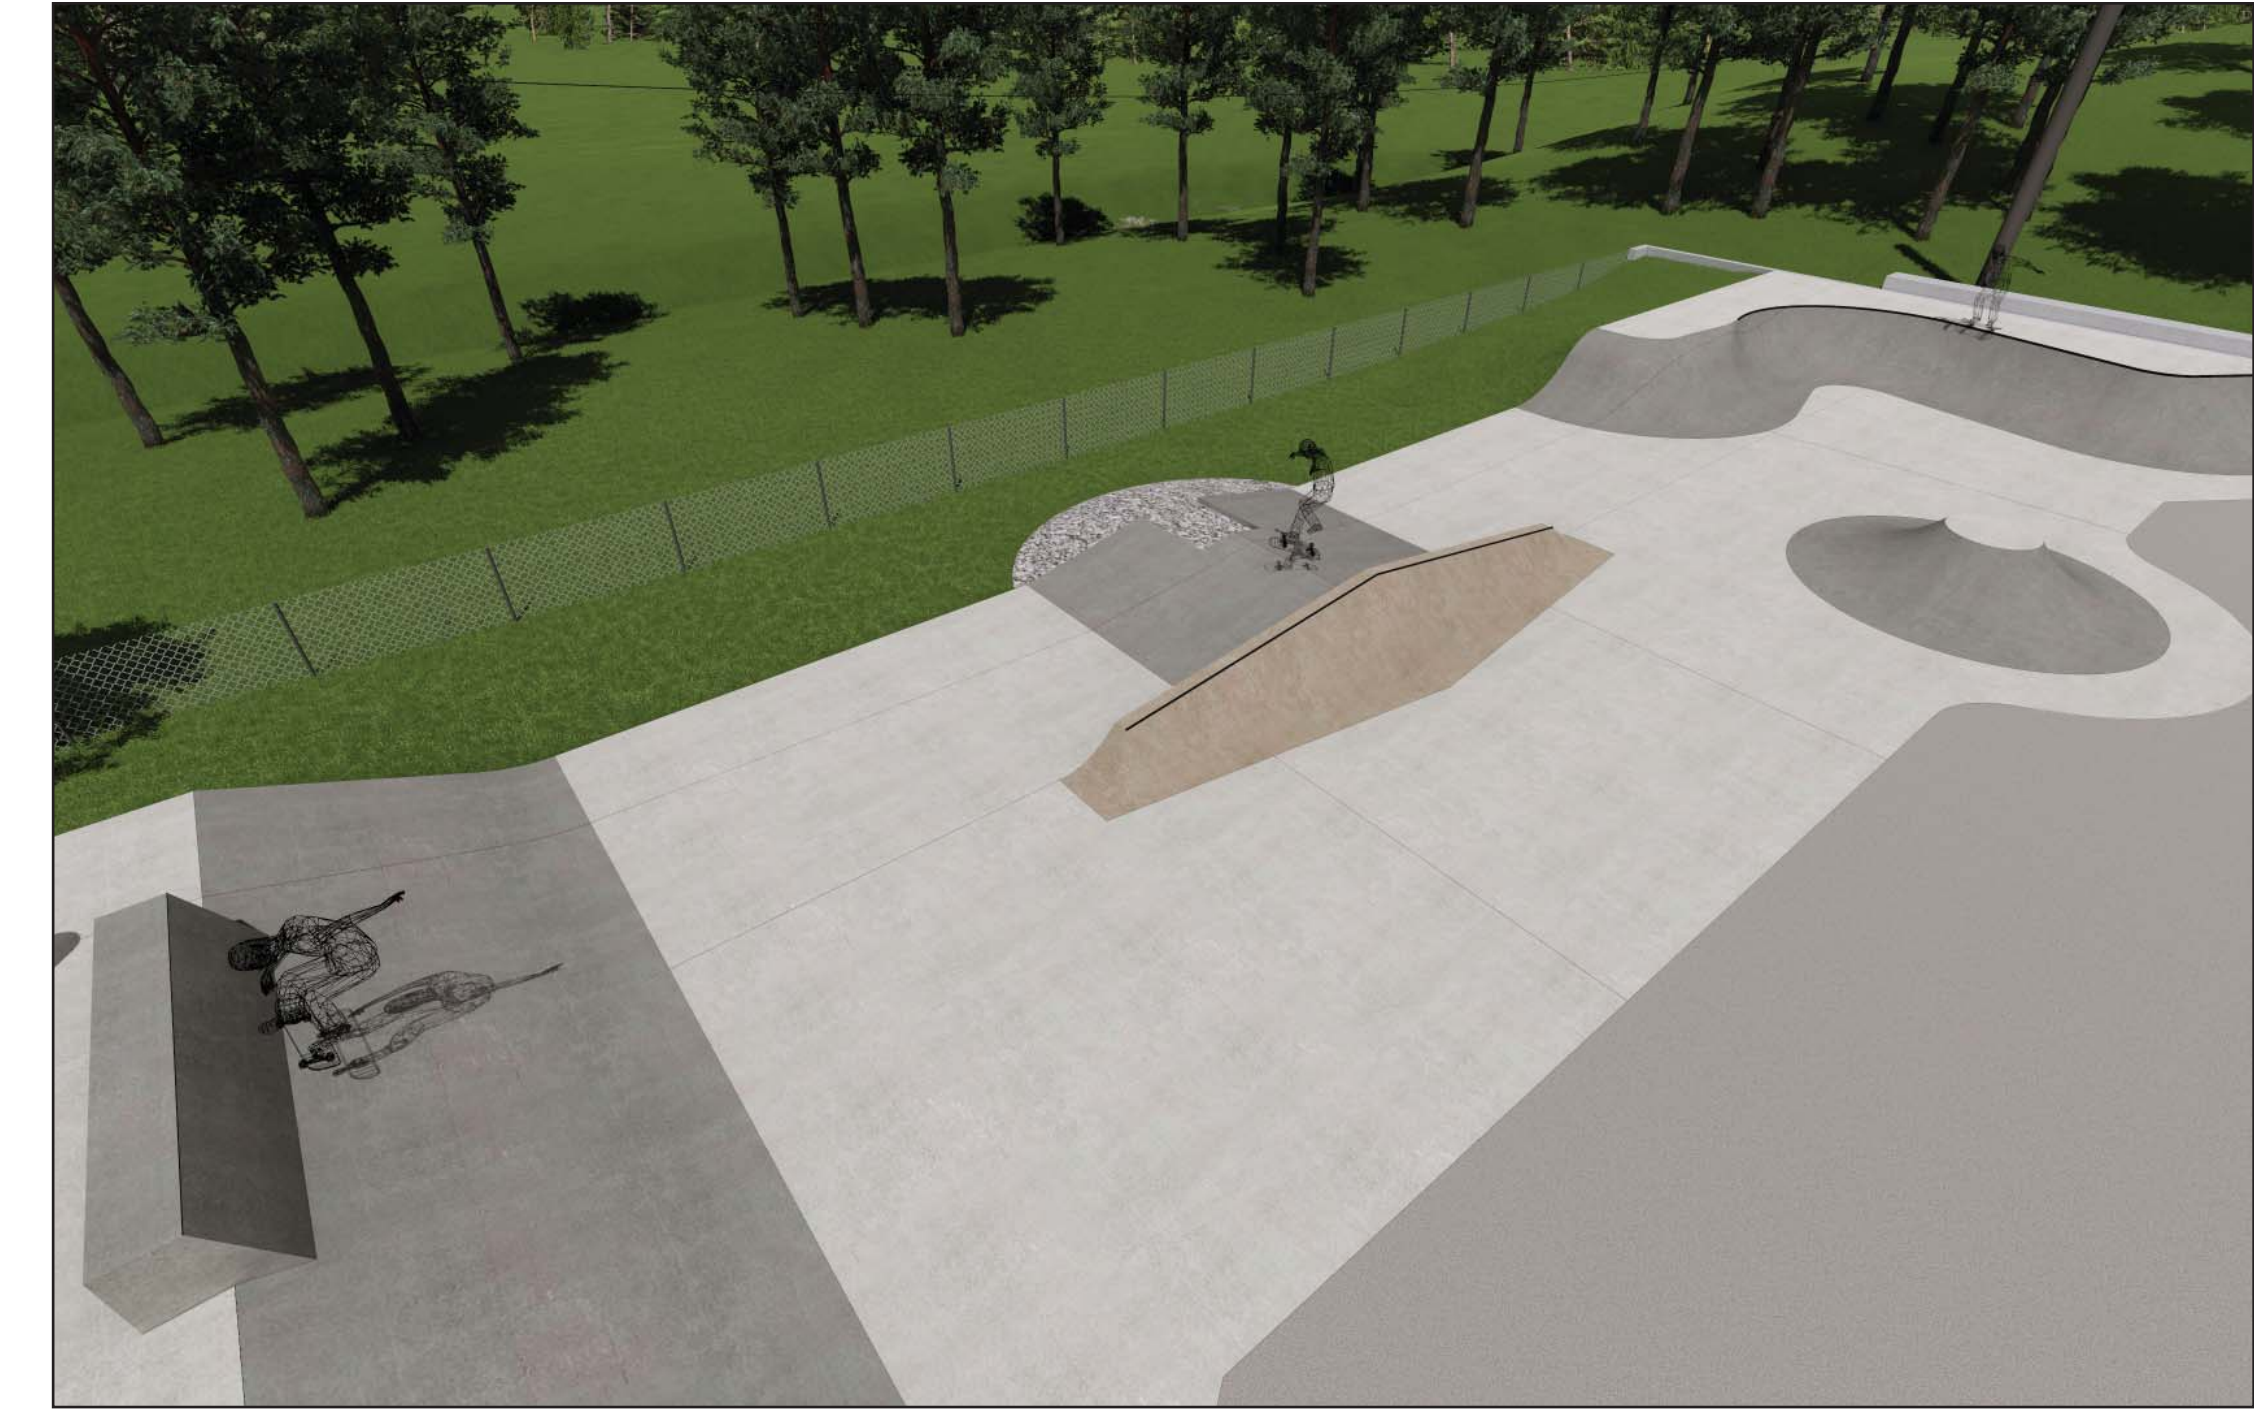

Beaver Valley Skatopark

Concept Model - Overall Views

Montrose, BC
August, 2016
www.newlineskatoparks.com

Beaver Valley Skatopark

Concept Model - Detail Views

Montrose, BC
August, 2016
www.newlineskateparks.com